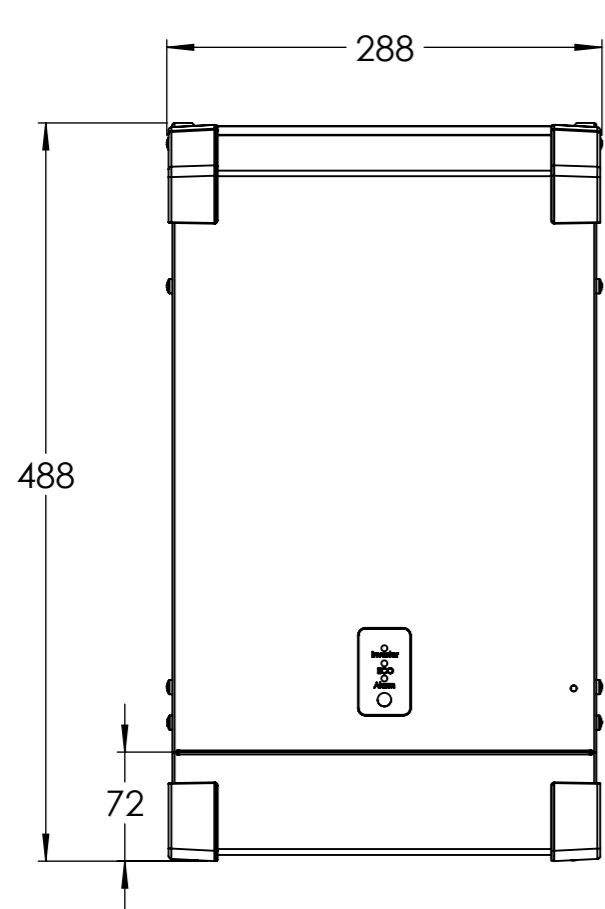

Dimension Drawing - Phoenix Inverter 3000VA Smart	
PIN242300000	Phoenix Inverter 24/3000 230V Smart
PIN482300000	Phoenix Inverter 48/3000 230V Smart

Dimensions in mm