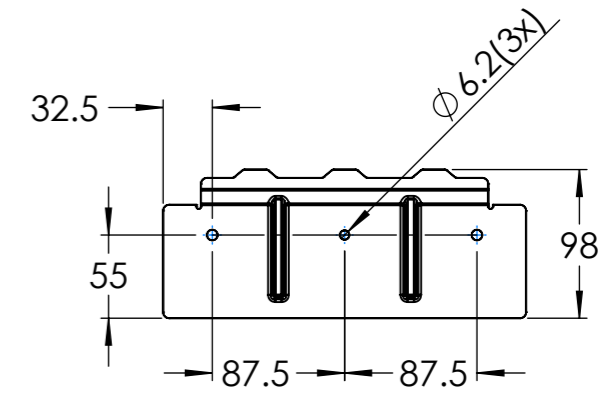

Dimension Drawing - Phoenix Inverter 3000VA Smart	
PIN242300000	Phoenix Inverter 24/3000 230V Smart
PIN482300000	Phoenix Inverter 48/3000 230V Smart

Dimensions in mm