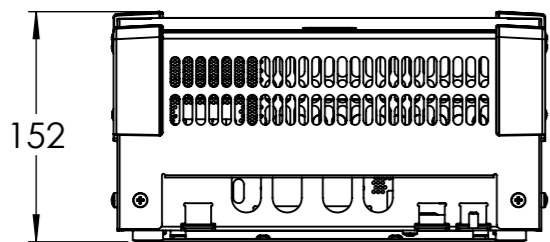

Dimension Drawing - Phoenix Inverter 3000VA Smart	
PIN242300000	Phoenix Inverter 24/3000 230V Smart
PIN482300000	Phoenix Inverter 48/3000 230V Smart

Dimensions in mm