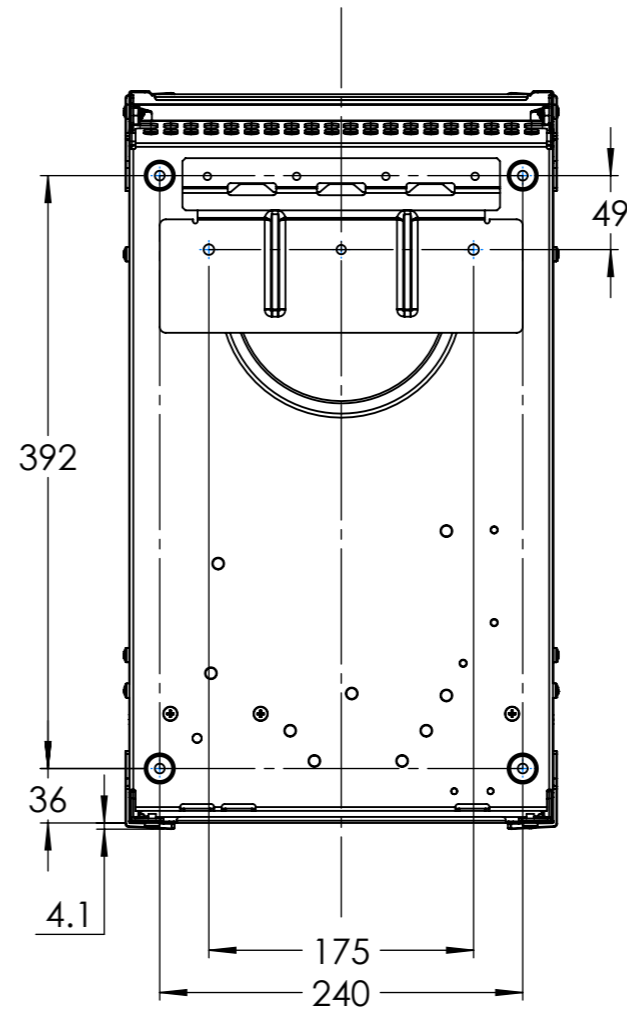

Dimension Drawing - Phoenix Inverter 3000VA Smart	
PIN242300000	Phoenix Inverter 24/3000 230V Smart
PIN482300000	Phoenix Inverter 48/3000 230V Smart

Dimensions in mm