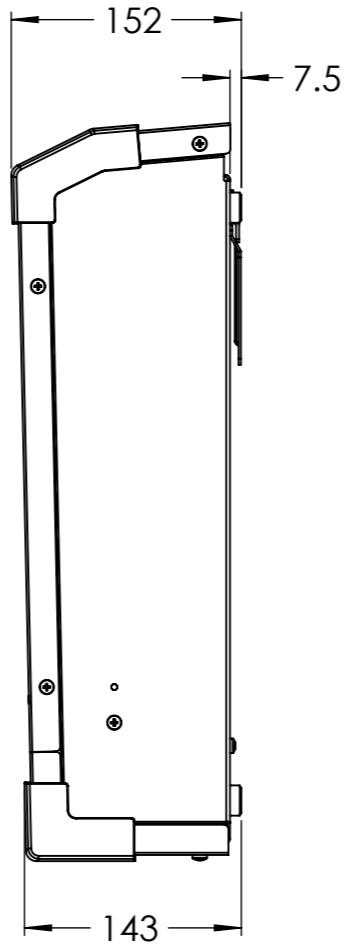

Dimension Drawing - Phoenix Inverter 3000VA Smart	
PIN242300000	Phoenix Inverter 24/3000 230V Smart
PIN482300000	Phoenix Inverter 48/3000 230V Smart

Dimensions in mm