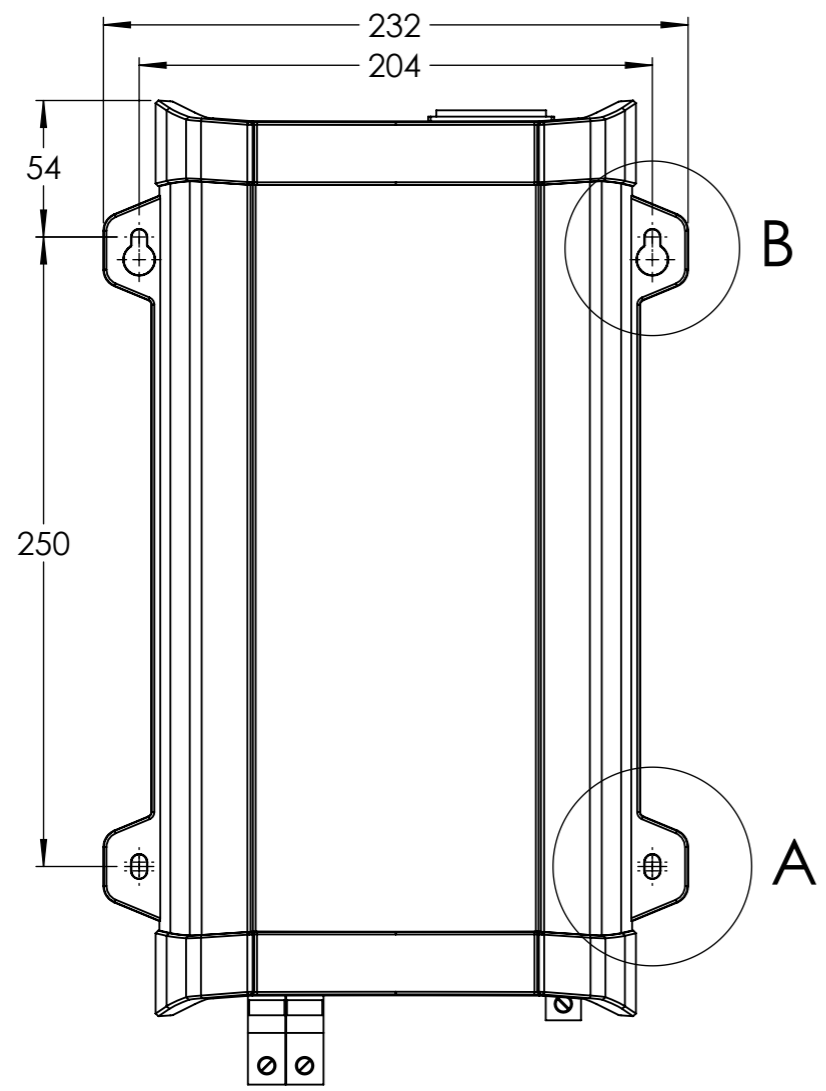

Dimension Drawing - Phoenix Inverter VE.Direct	
PIN122120100	Phoenix Inverter 12/1200 230V VE.Direct IEC
PIN122120200	Phoenix Inverter 12/1200 230V VE.Direct SCHUKO
PIN122120300	Phoenix Inverter 12/1200 230V VE.Direct AU/NZ
PIN122120400	Phoenix Inverter 12/1200 230V VE.Direct UK
PIN122120500	Phoenix Inverter 12/1200 120V VE.Direct NEMA 5-15R

DETAIL A
SCALE 2 : 3

DETAIL B
SCALE 2 : 3

Dimensions in mm

victron energy
BLUE POWER