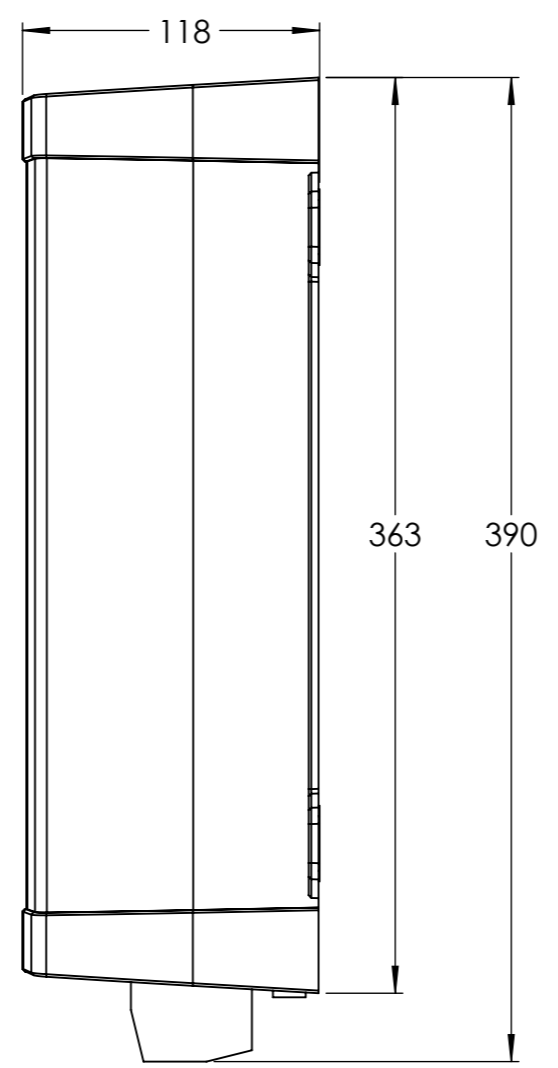

Dimension Drawing - Phoenix Inverter VE.Direct	
PIN122120100	Phoenix Inverter 12/1200 230V VE.Direct IEC
PIN122120200	Phoenix Inverter 12/1200 230V VE.Direct SCHUKO
PIN122120300	Phoenix Inverter 12/1200 230V VE.Direct AU/NZ
PIN122120400	Phoenix Inverter 12/1200 230V VE.Direct UK
PIN122120500	Phoenix Inverter 12/1200 120V VE.Direct NEMA 5-15R

DETAIL A
SCALE 2 : 3

DETAIL B
SCALE 2 : 3

Dimensions in mm

victron energy
BLUE POWER