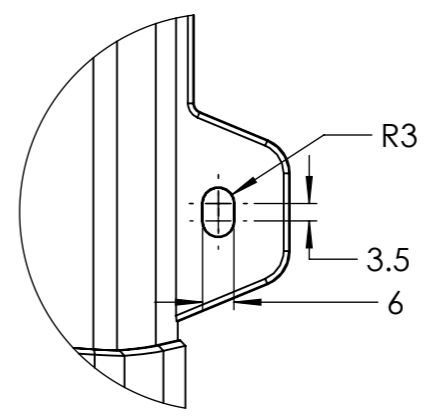

Dimension Drawing - Phoenix Inverter VE.Direct	
PIN122120100	Phoenix Inverter 12/1200 230V VE.Direct IEC
PIN122120200	Phoenix Inverter 12/1200 230V VE.Direct SCHUKO
PIN122120300	Phoenix Inverter 12/1200 230V VE.Direct AU/NZ
PIN122120400	Phoenix Inverter 12/1200 230V VE.Direct UK
PIN122120500	Phoenix Inverter 12/1200 120V VE.Direct NEMA 5-15R

DETAIL A
SCALE 2 : 3

DETAIL B
SCALE 2 : 3

Dimensions in mm

victron energy
BLUE POWER