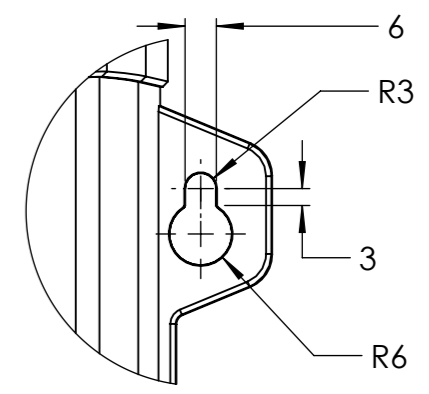

Dimension Drawing - Phoenix Inverter VE.Direct	
PIN122120100	Phoenix Inverter 12/1200 230V VE.Direct IEC
PIN122120200	Phoenix Inverter 12/1200 230V VE.Direct SCHUKO
PIN122120300	Phoenix Inverter 12/1200 230V VE.Direct AU/NZ
PIN122120400	Phoenix Inverter 12/1200 230V VE.Direct UK
PIN122120500	Phoenix Inverter 12/1200 120V VE.Direct NEMA 5-15R

DETAIL A
SCALE 2 : 3

DETAIL B
SCALE 2 : 3

Dimensions in mm

victron energy
BLUE POWER