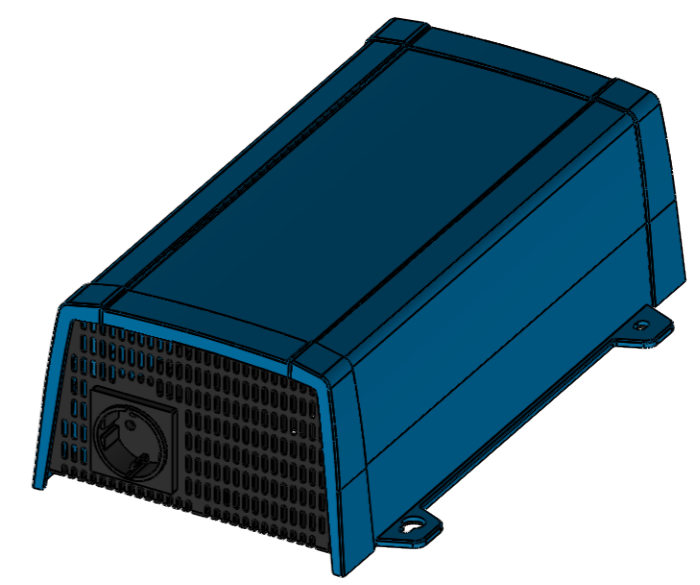

Dimension Drawing - Phoenix Inverter VE.Direct	
PIN122120100	Phoenix Inverter 12/1200 230V VE.Direct IEC
PIN122120200	Phoenix Inverter 12/1200 230V VE.Direct SCHUKO
PIN122120300	Phoenix Inverter 12/1200 230V VE.Direct AU/NZ
PIN122120400	Phoenix Inverter 12/1200 230V VE.Direct UK
PIN122120500	Phoenix Inverter 12/1200 120V VE.Direct NEMA 5-15R

DETAIL A
SCALE 2 : 3

DETAIL B
SCALE 2 : 3

Dimensions in mm

victron energy
BLUE POWER