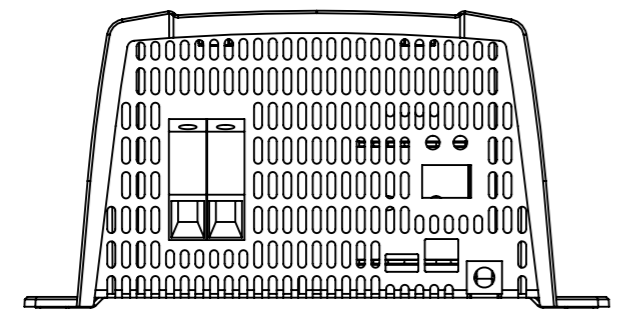

Dimension Drawing - Phoenix Inverter VE.Direct	
PIN122120100	Phoenix Inverter 12/1200 230V VE.Direct IEC
PIN122120200	Phoenix Inverter 12/1200 230V VE.Direct SCHUKO
PIN122120300	Phoenix Inverter 12/1200 230V VE.Direct AU/NZ
PIN122120400	Phoenix Inverter 12/1200 230V VE.Direct UK
PIN122120500	Phoenix Inverter 12/1200 120V VE.Direct NEMA 5-15R

DETAIL A
SCALE 2 : 3

DETAIL B
SCALE 2 : 3

Dimensions in mm

victron energy
BLUE POWER